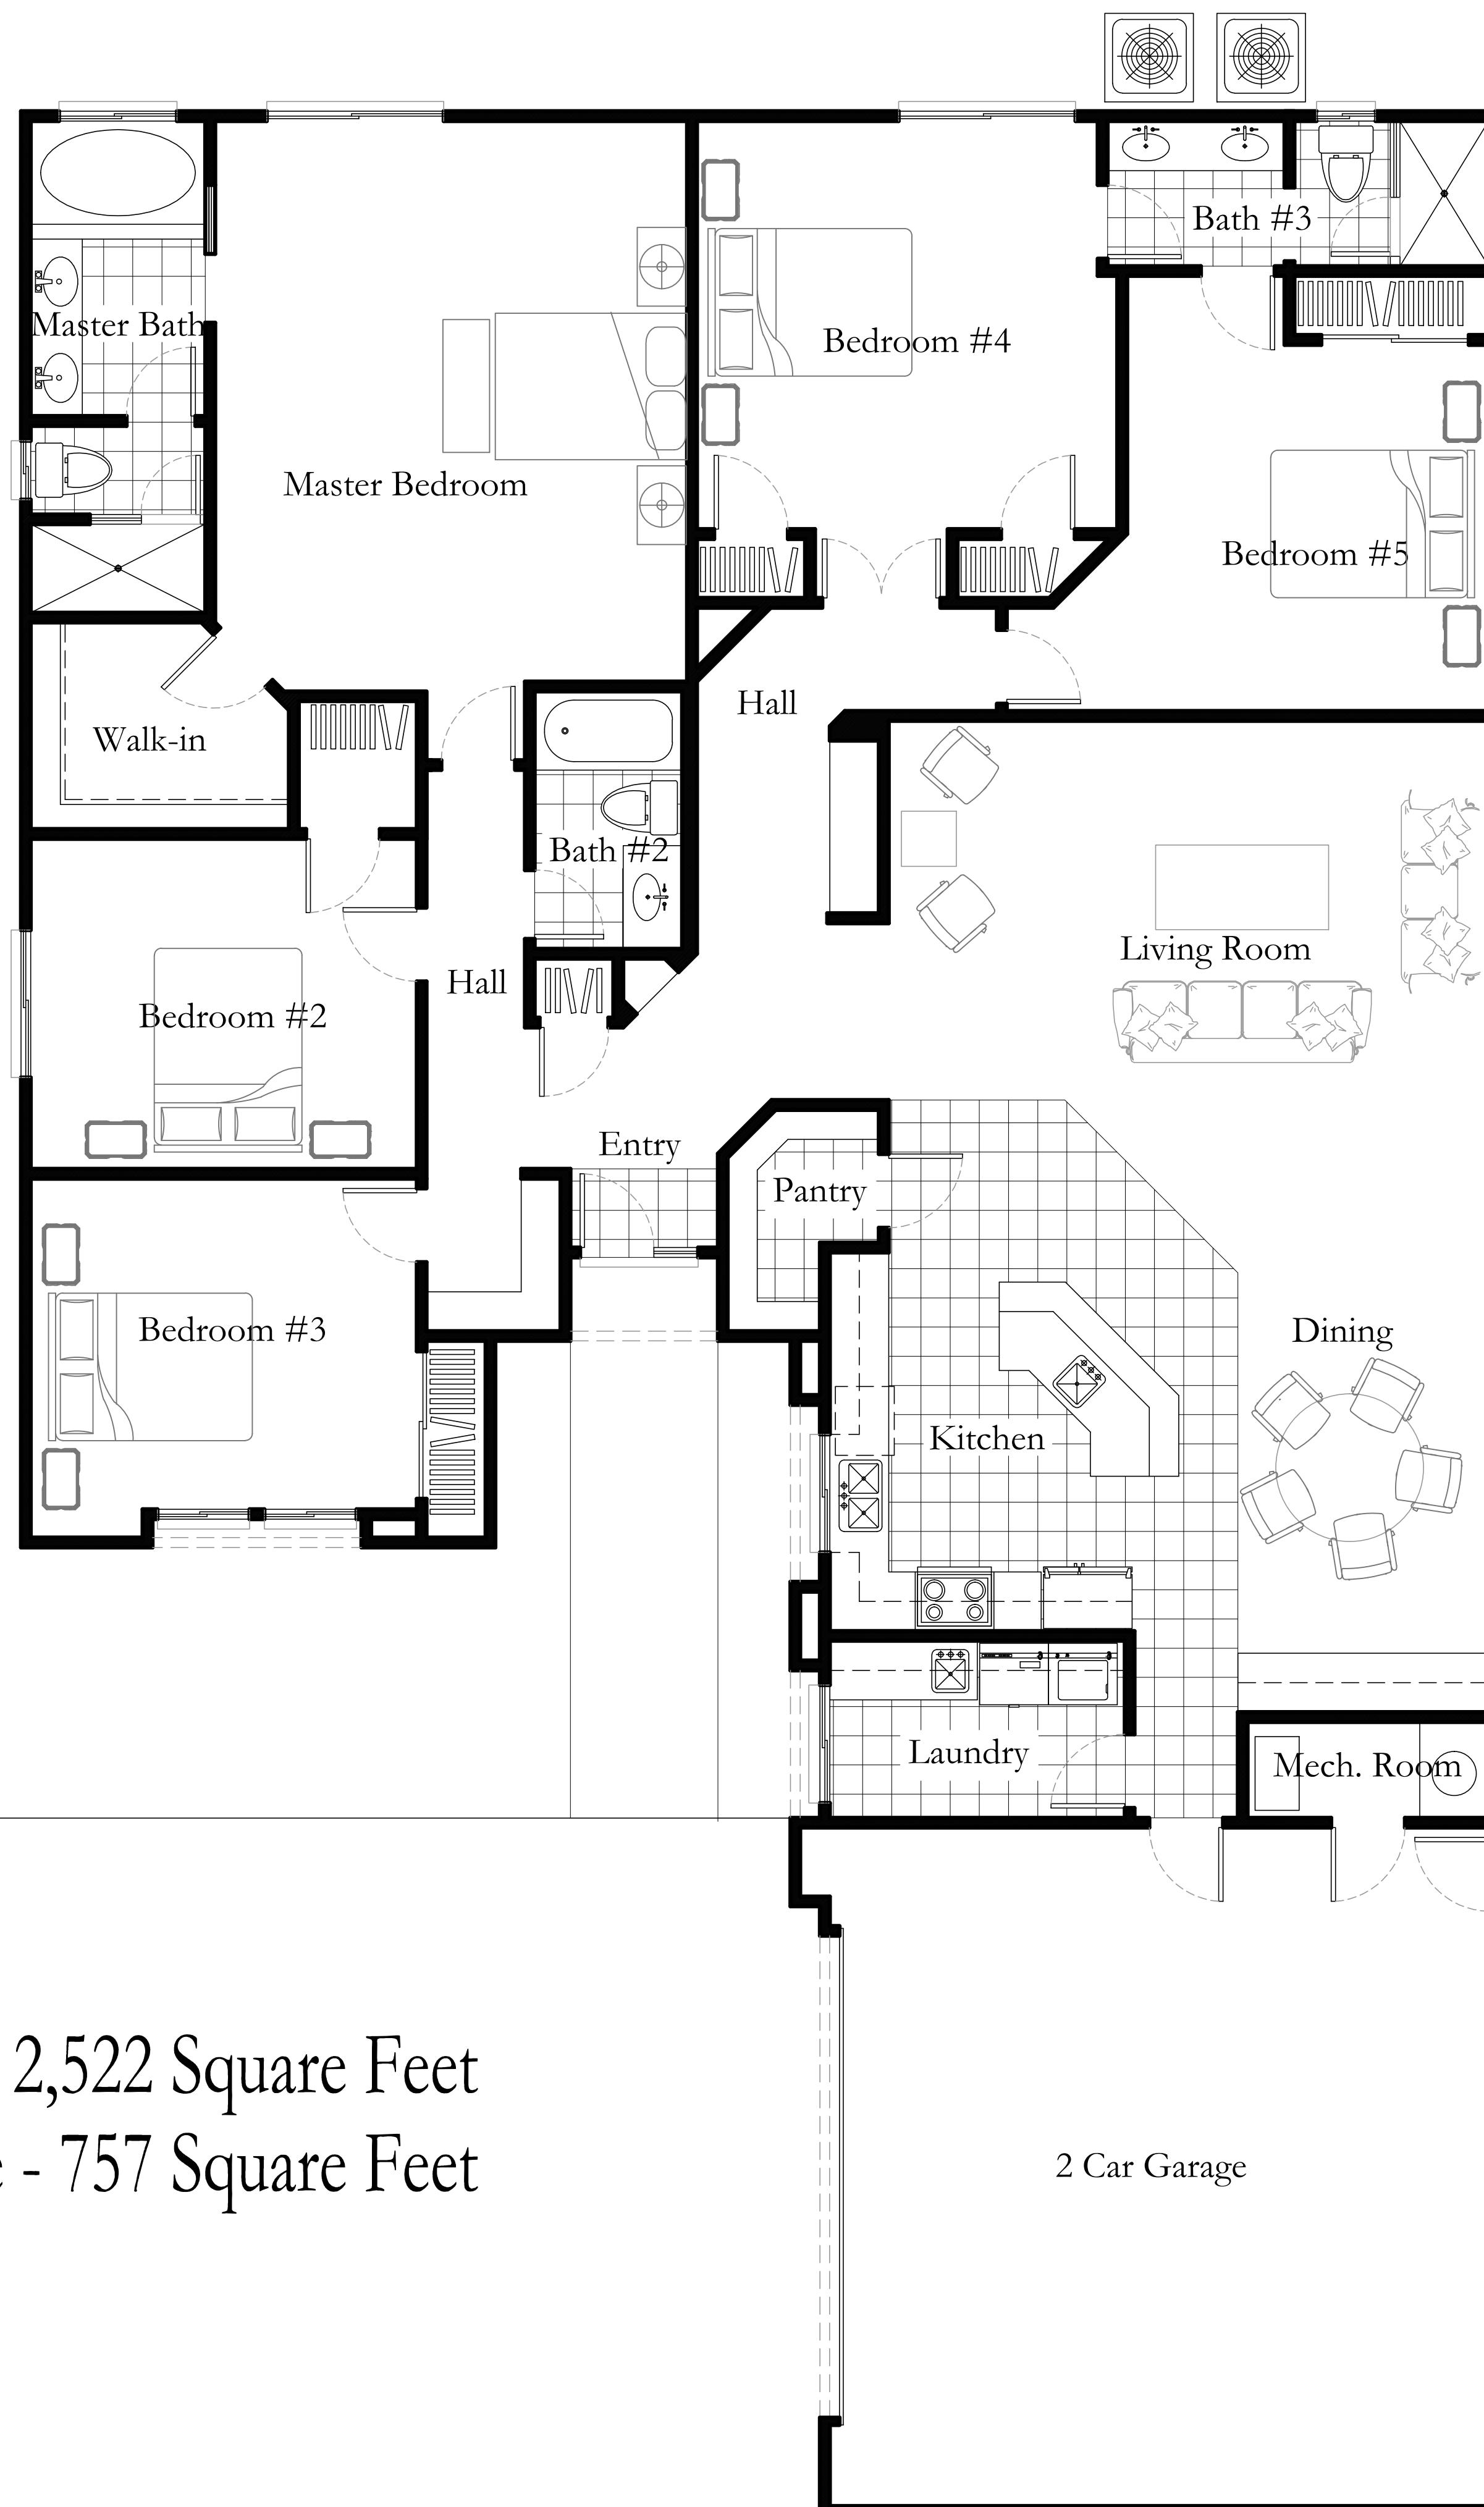

# Grand Monument Model

Living Space - 2,522 Square Feet  
Garage Space - 757 Square Feet

---

Sage Estates by Copper Hill Homes

---