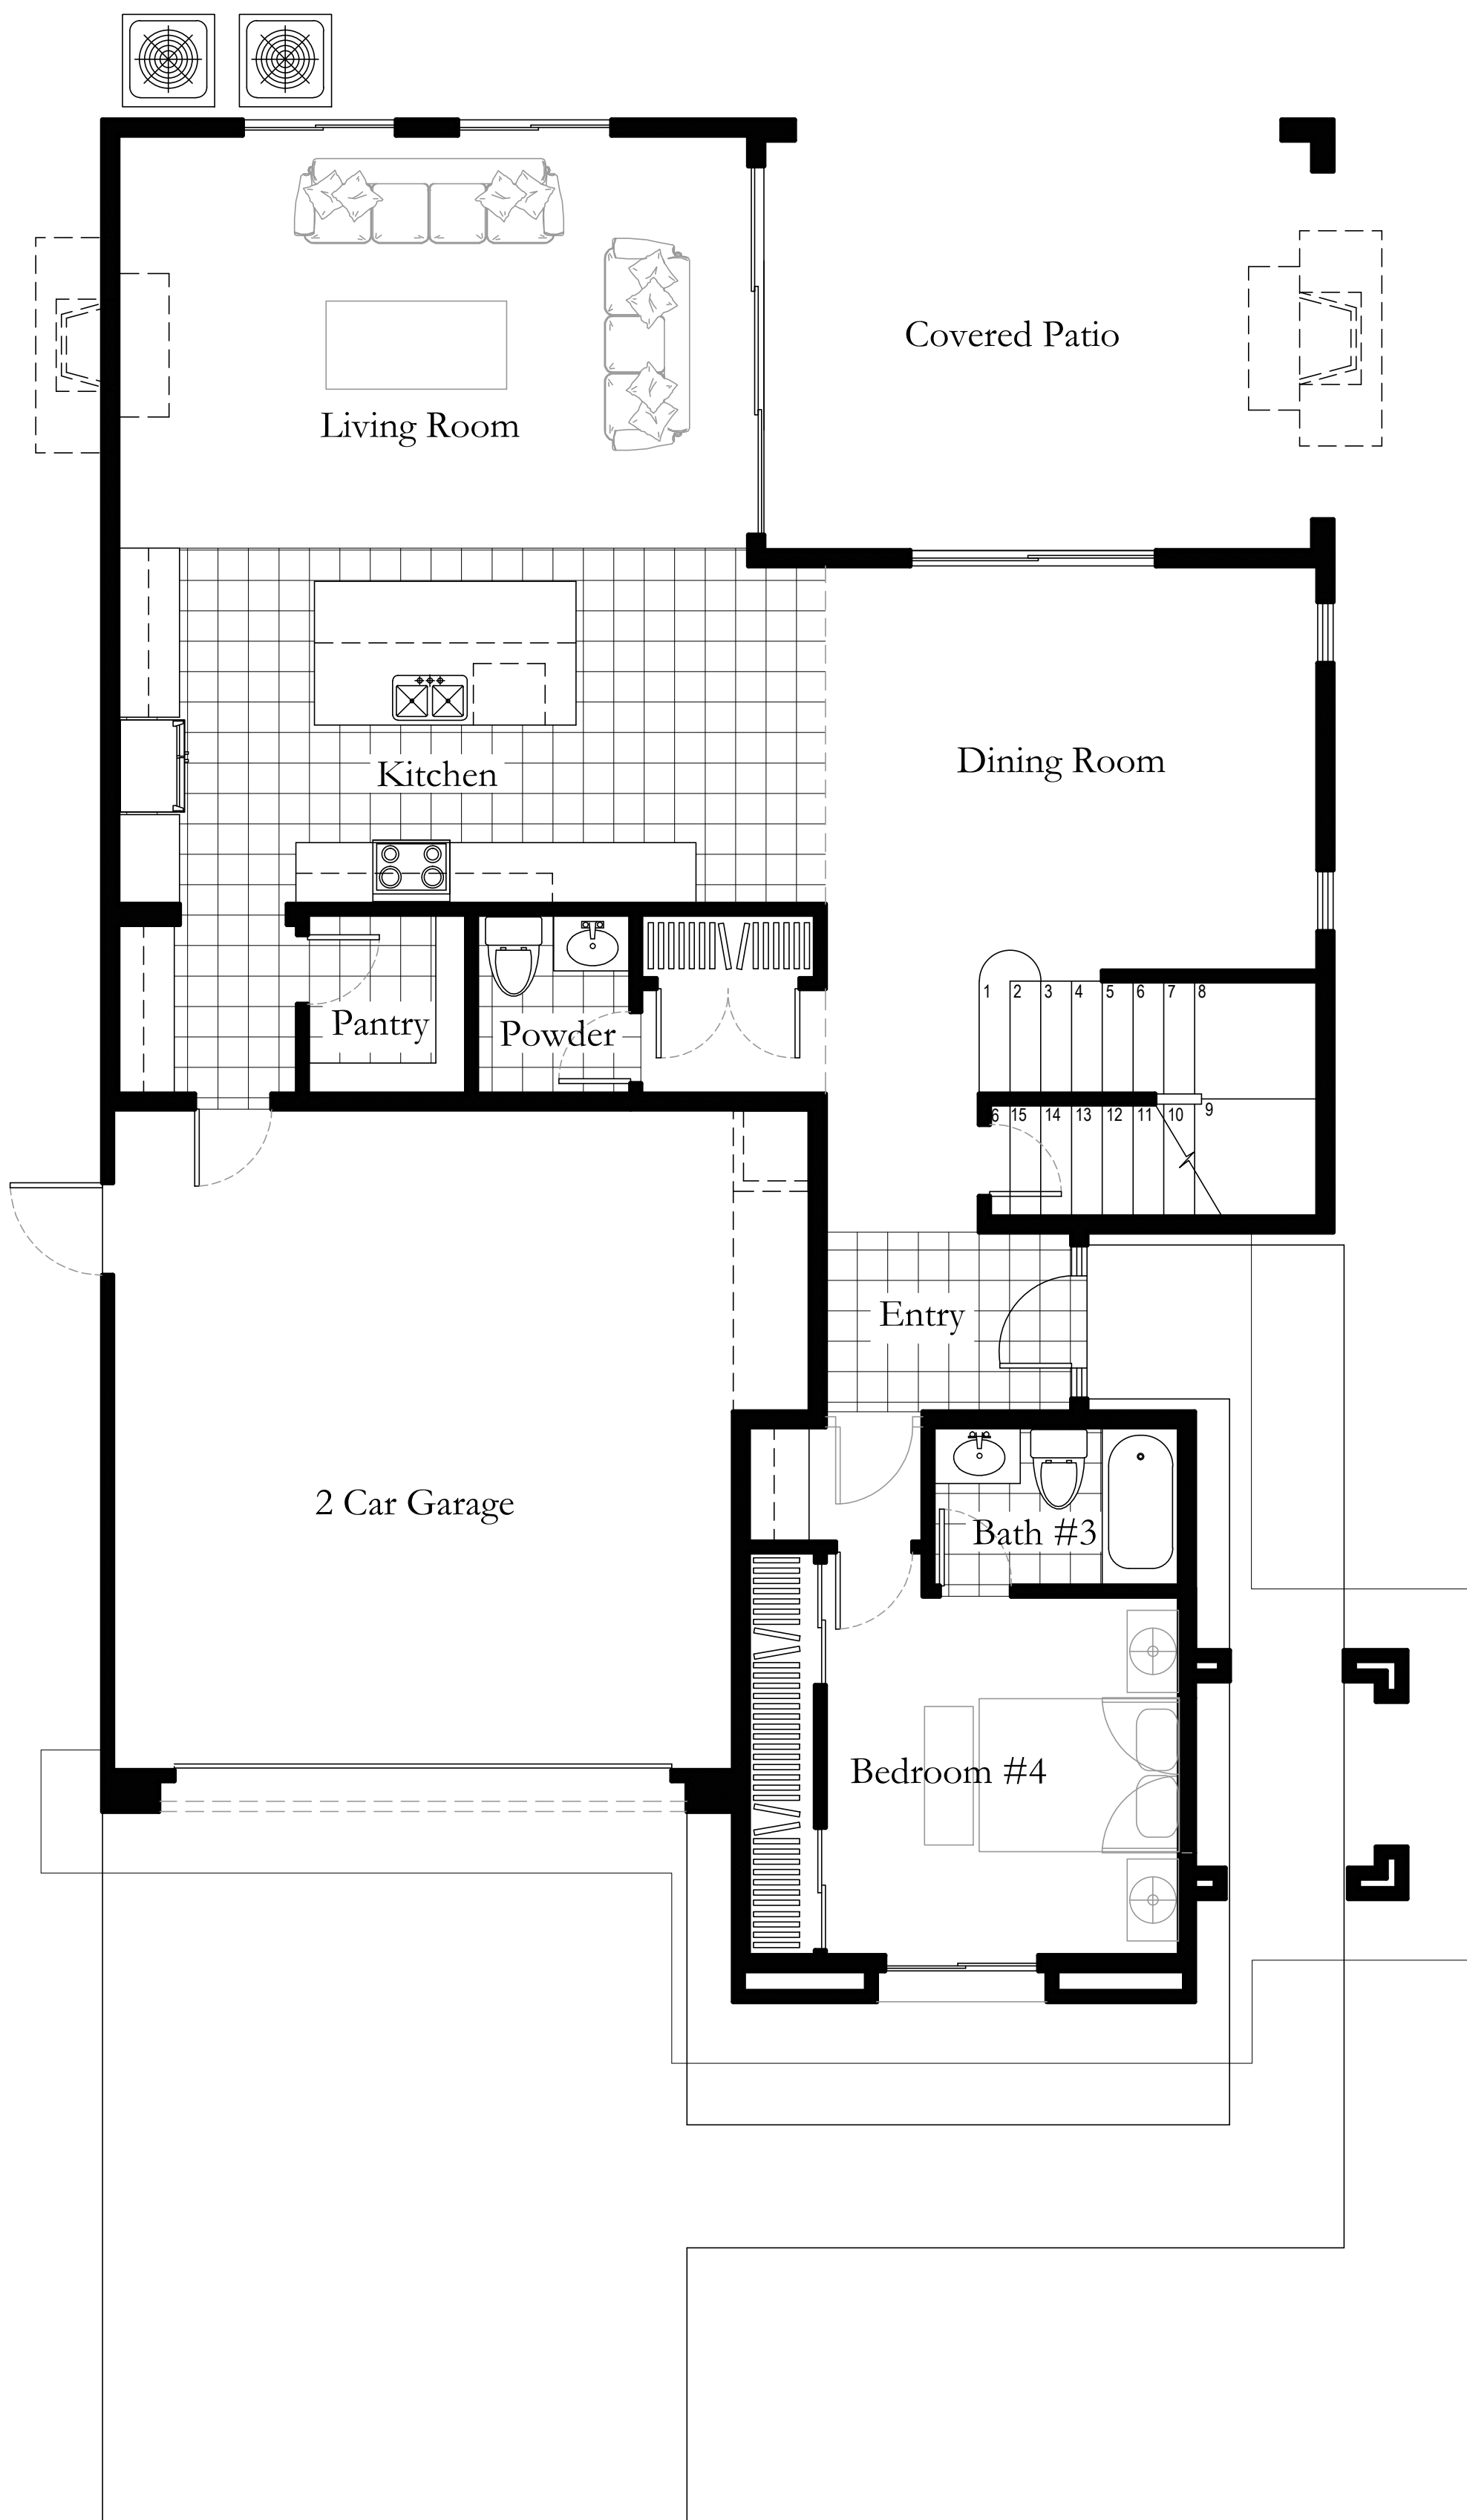

Sky Harbor I Model

Living Space - 2,548 Square Feet
Garage Space - 472 Square Feet

Sage Estates by Copper Hill Homes
