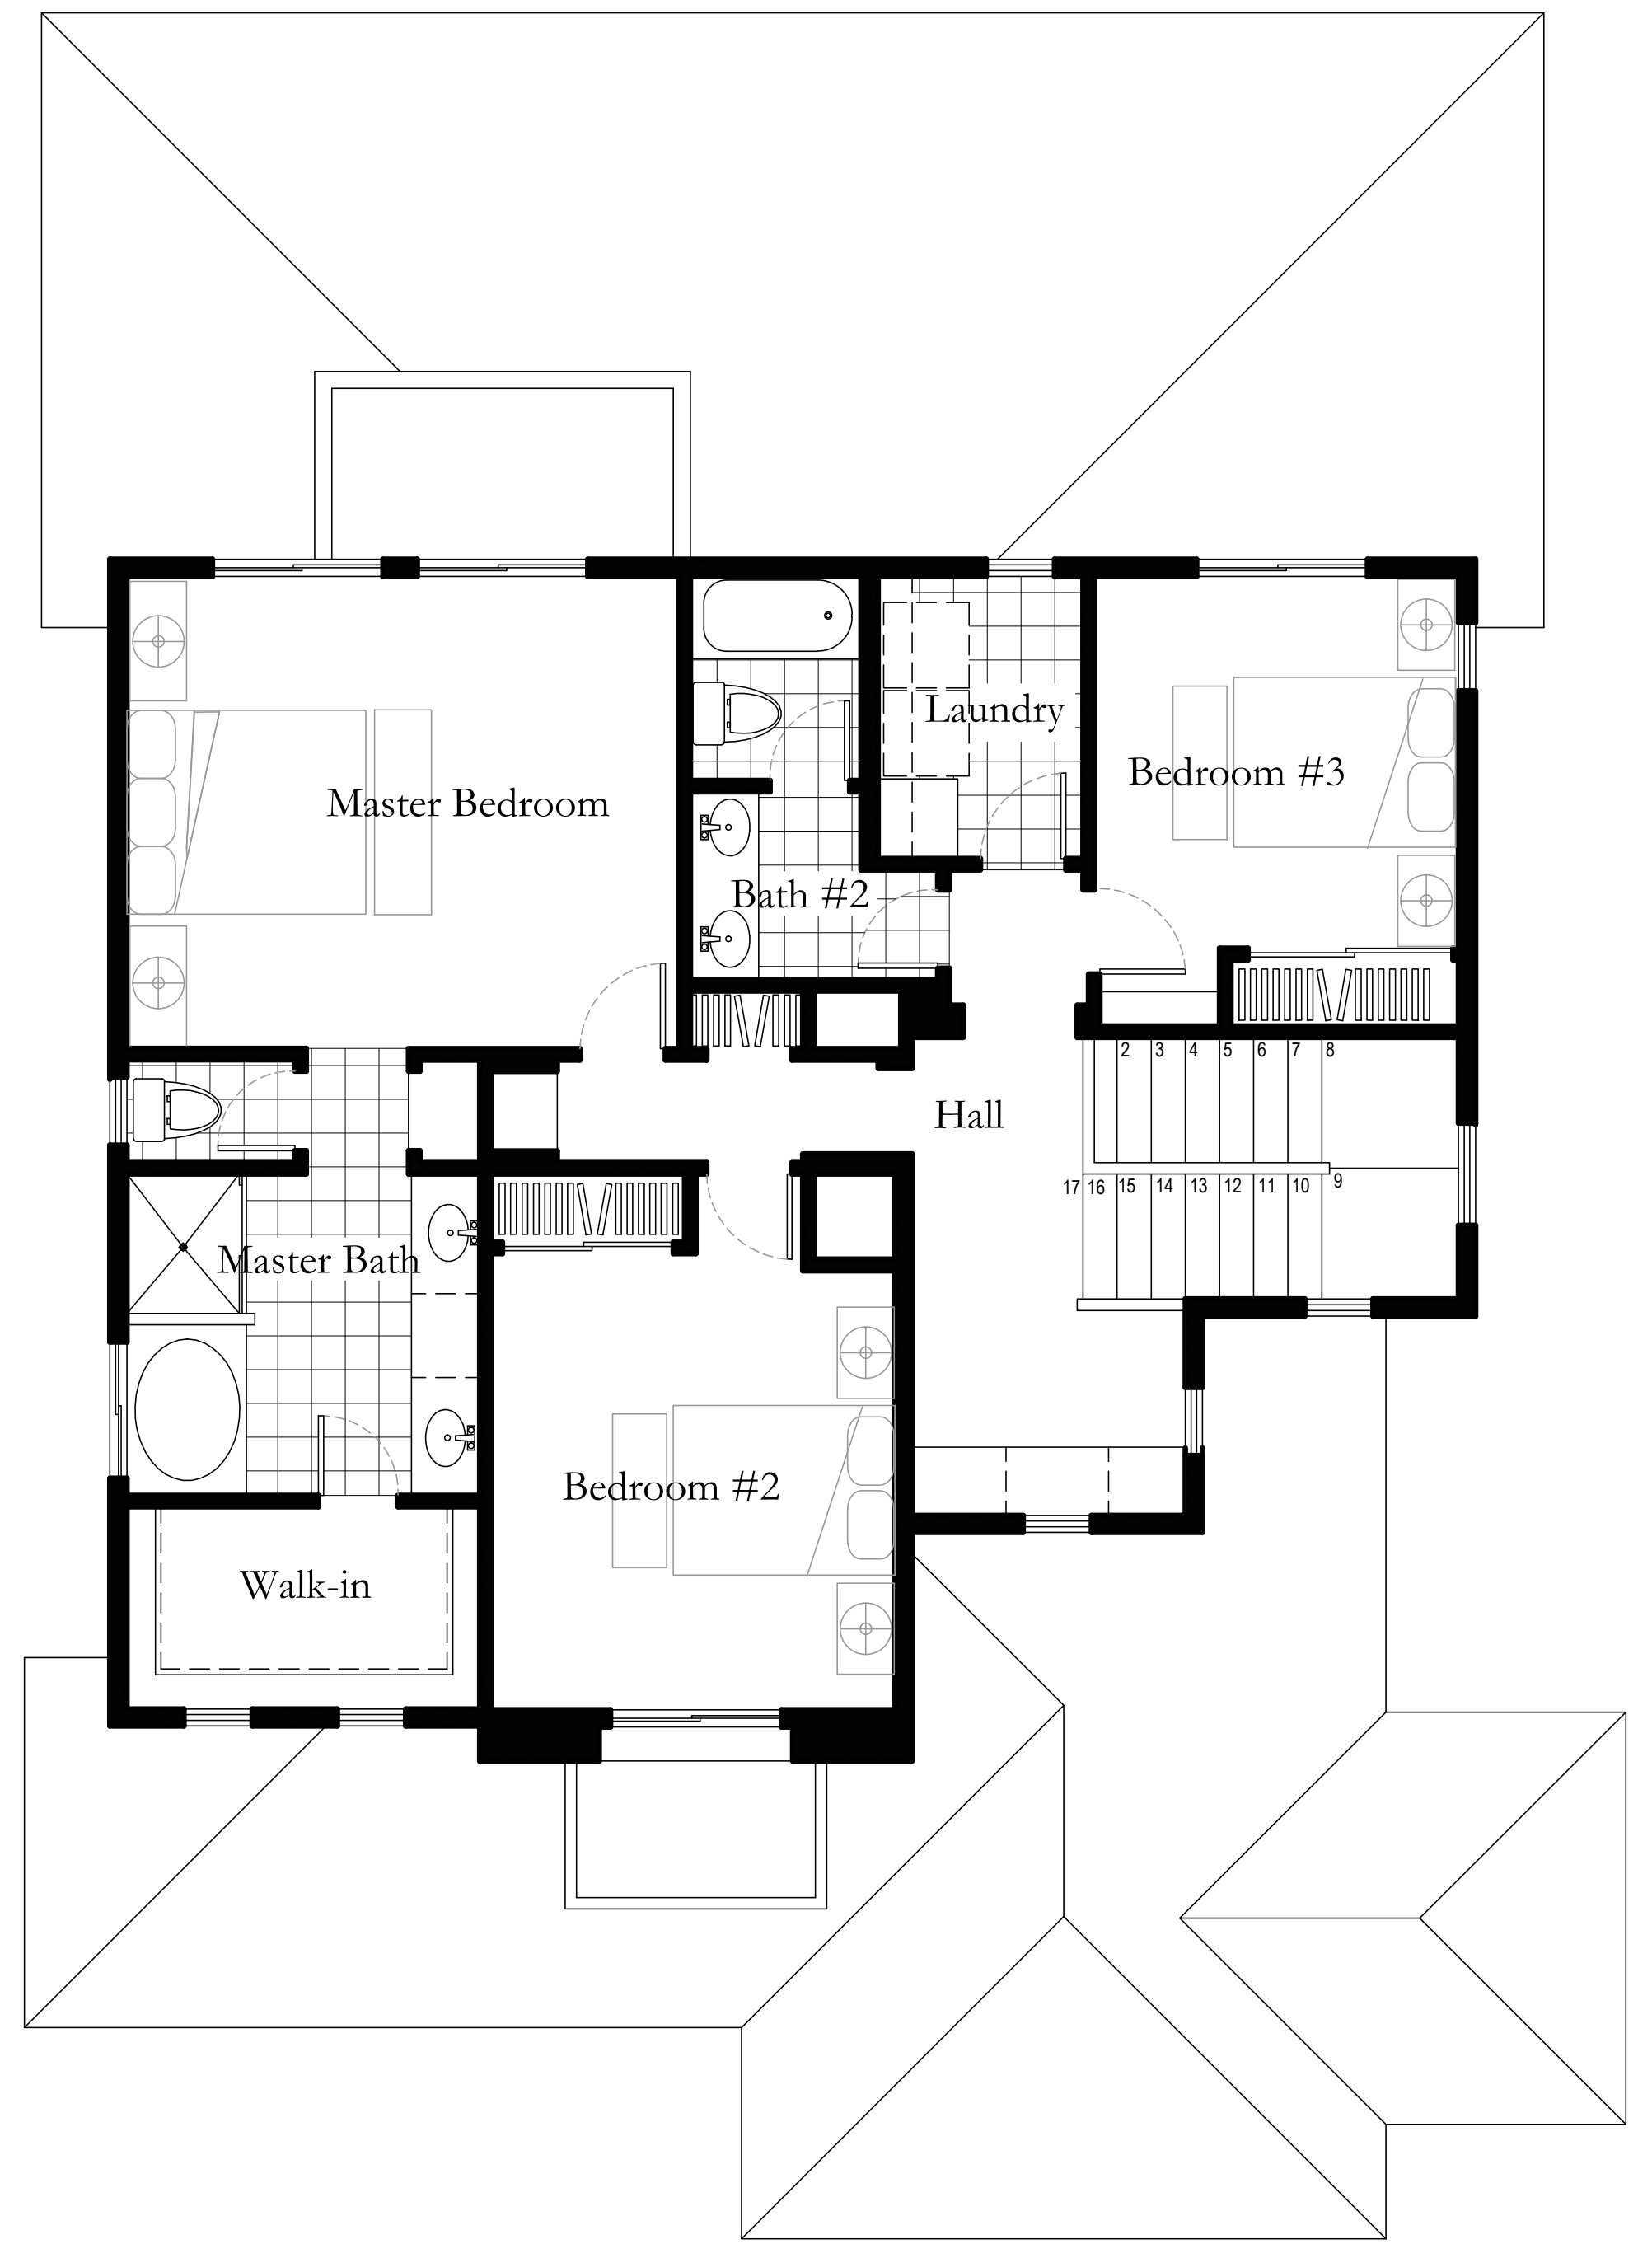

Sky Harbor I Model

Living Space - 2,548 Square Feet
Garage Space - 472 Square Feet

Sage Estates by Copper Hill Homes
