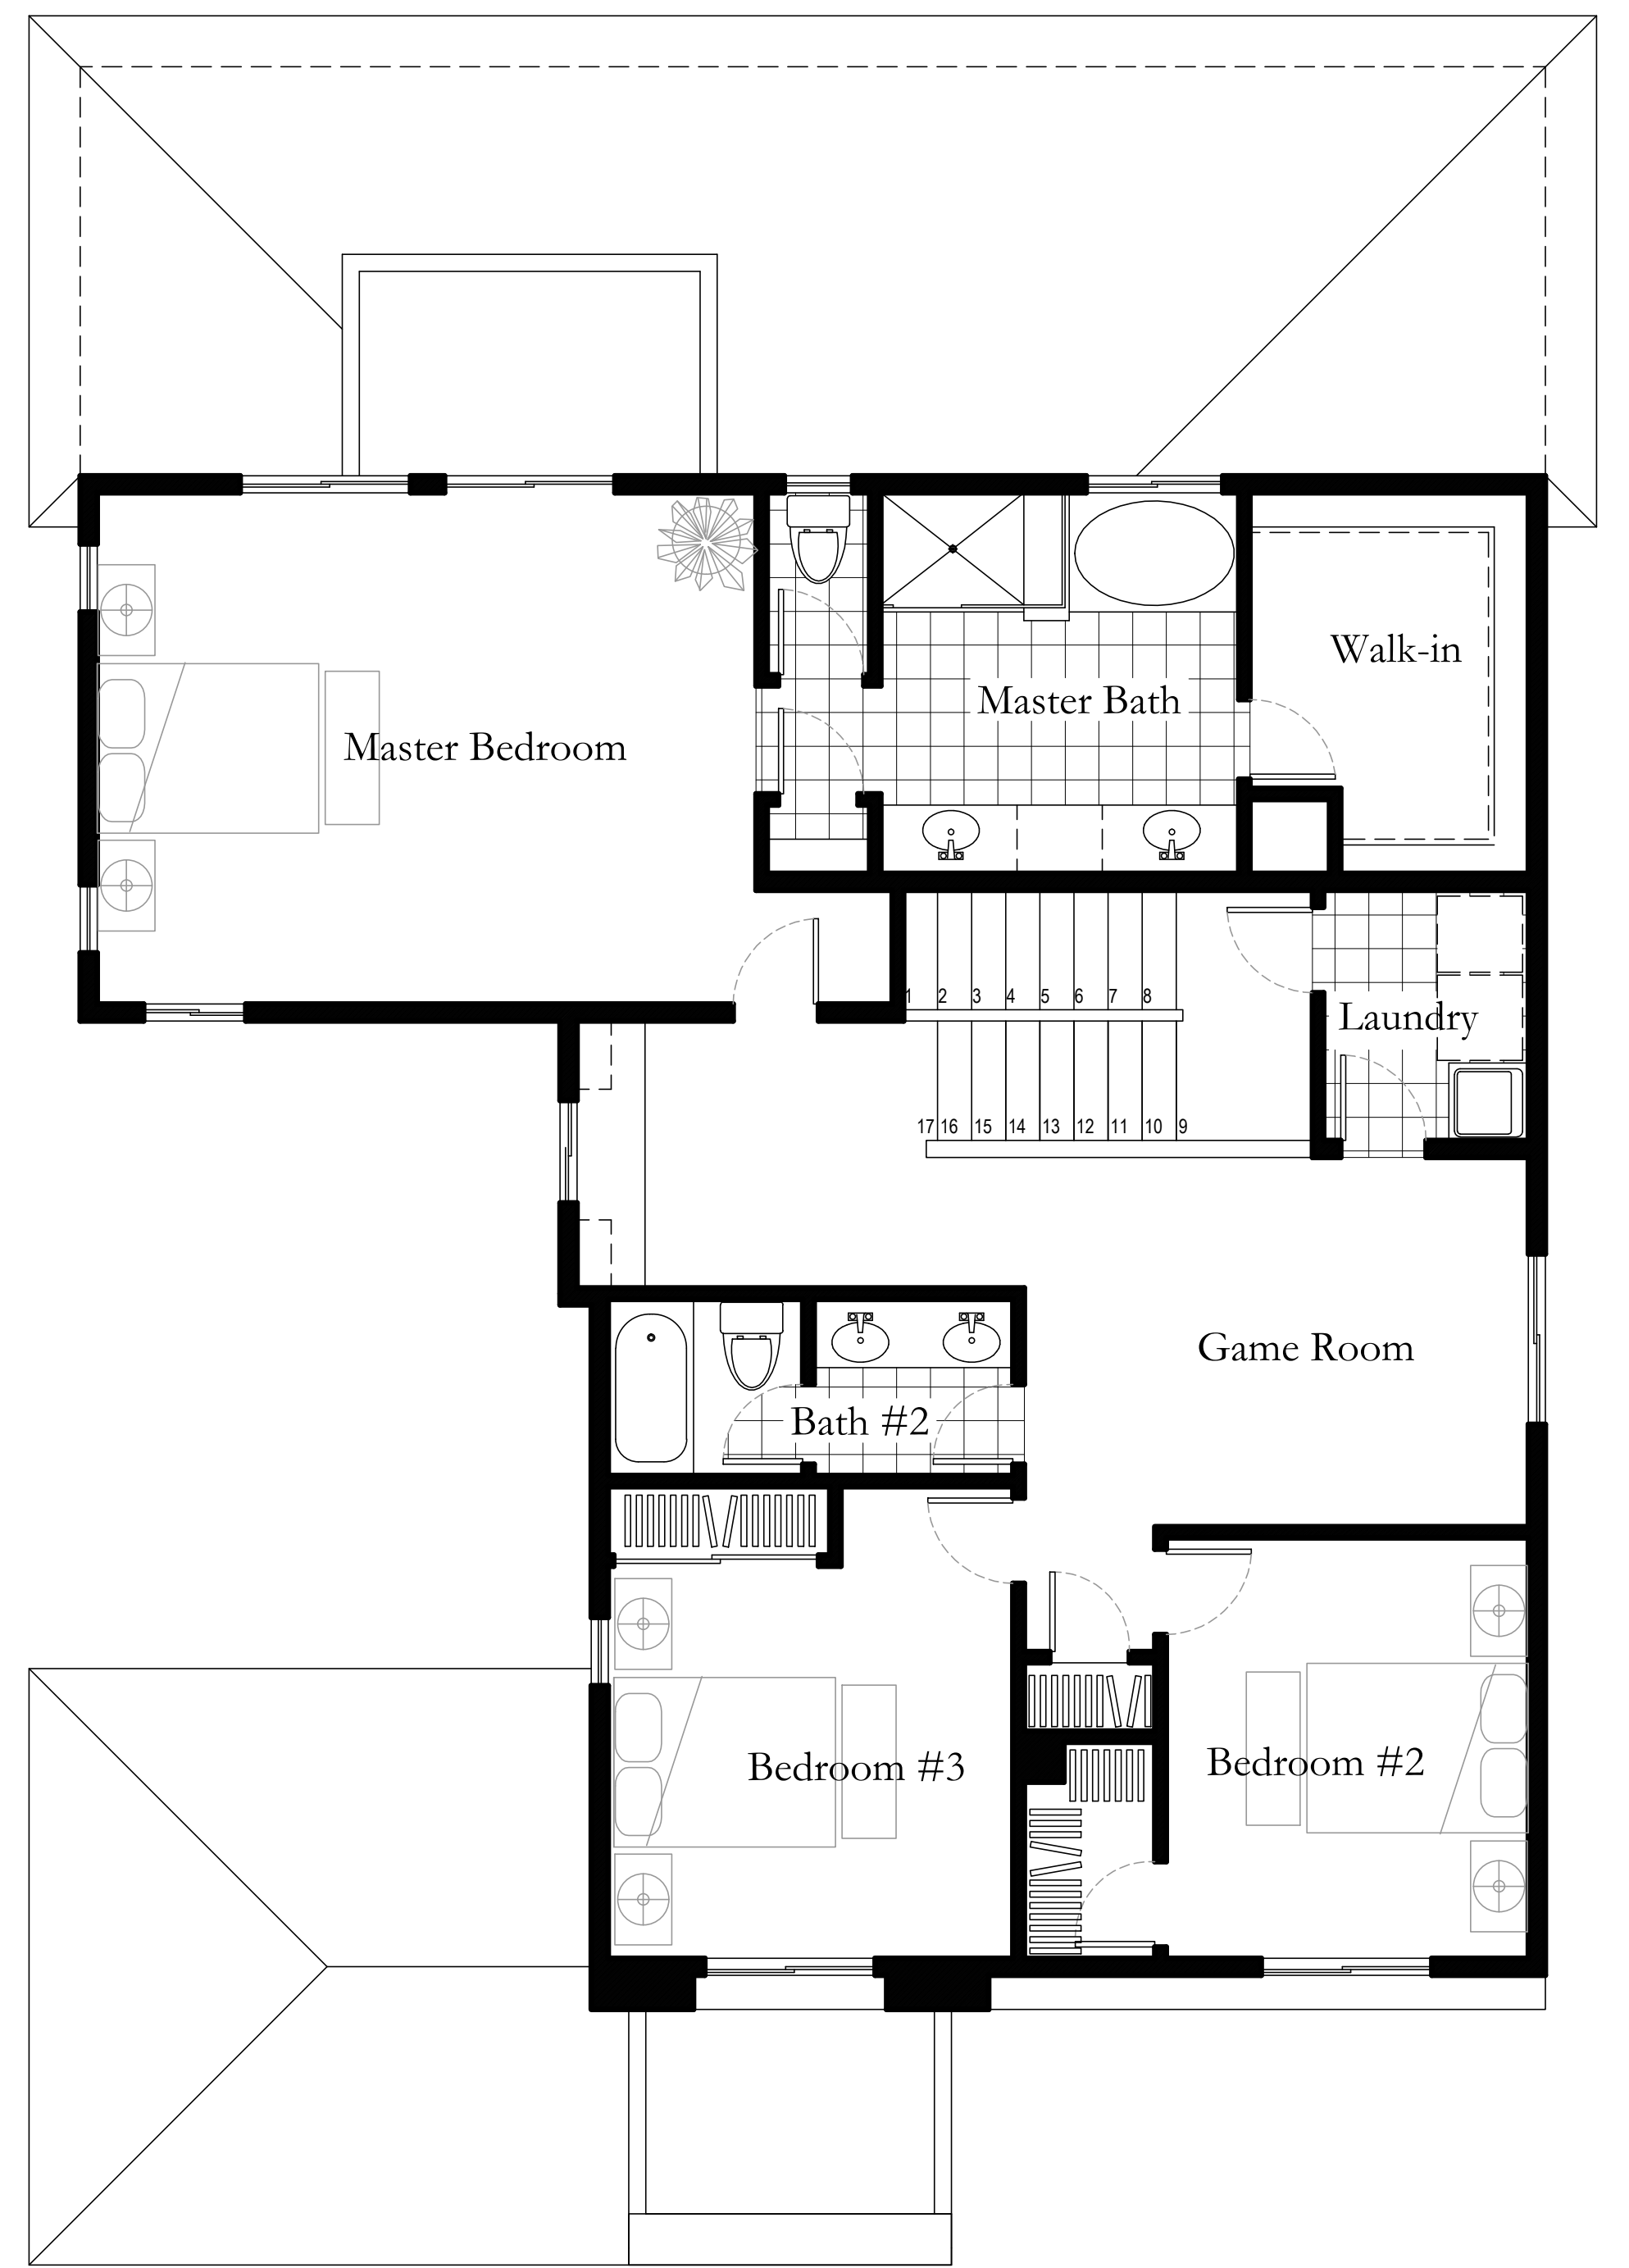

Sky Harbor II Model

Living Space - 2,548 Square Feet
Casita Space - 237 Square Feet
Garage Space - 490 Square Feet

Sage Estates by Copper Hill Homes
