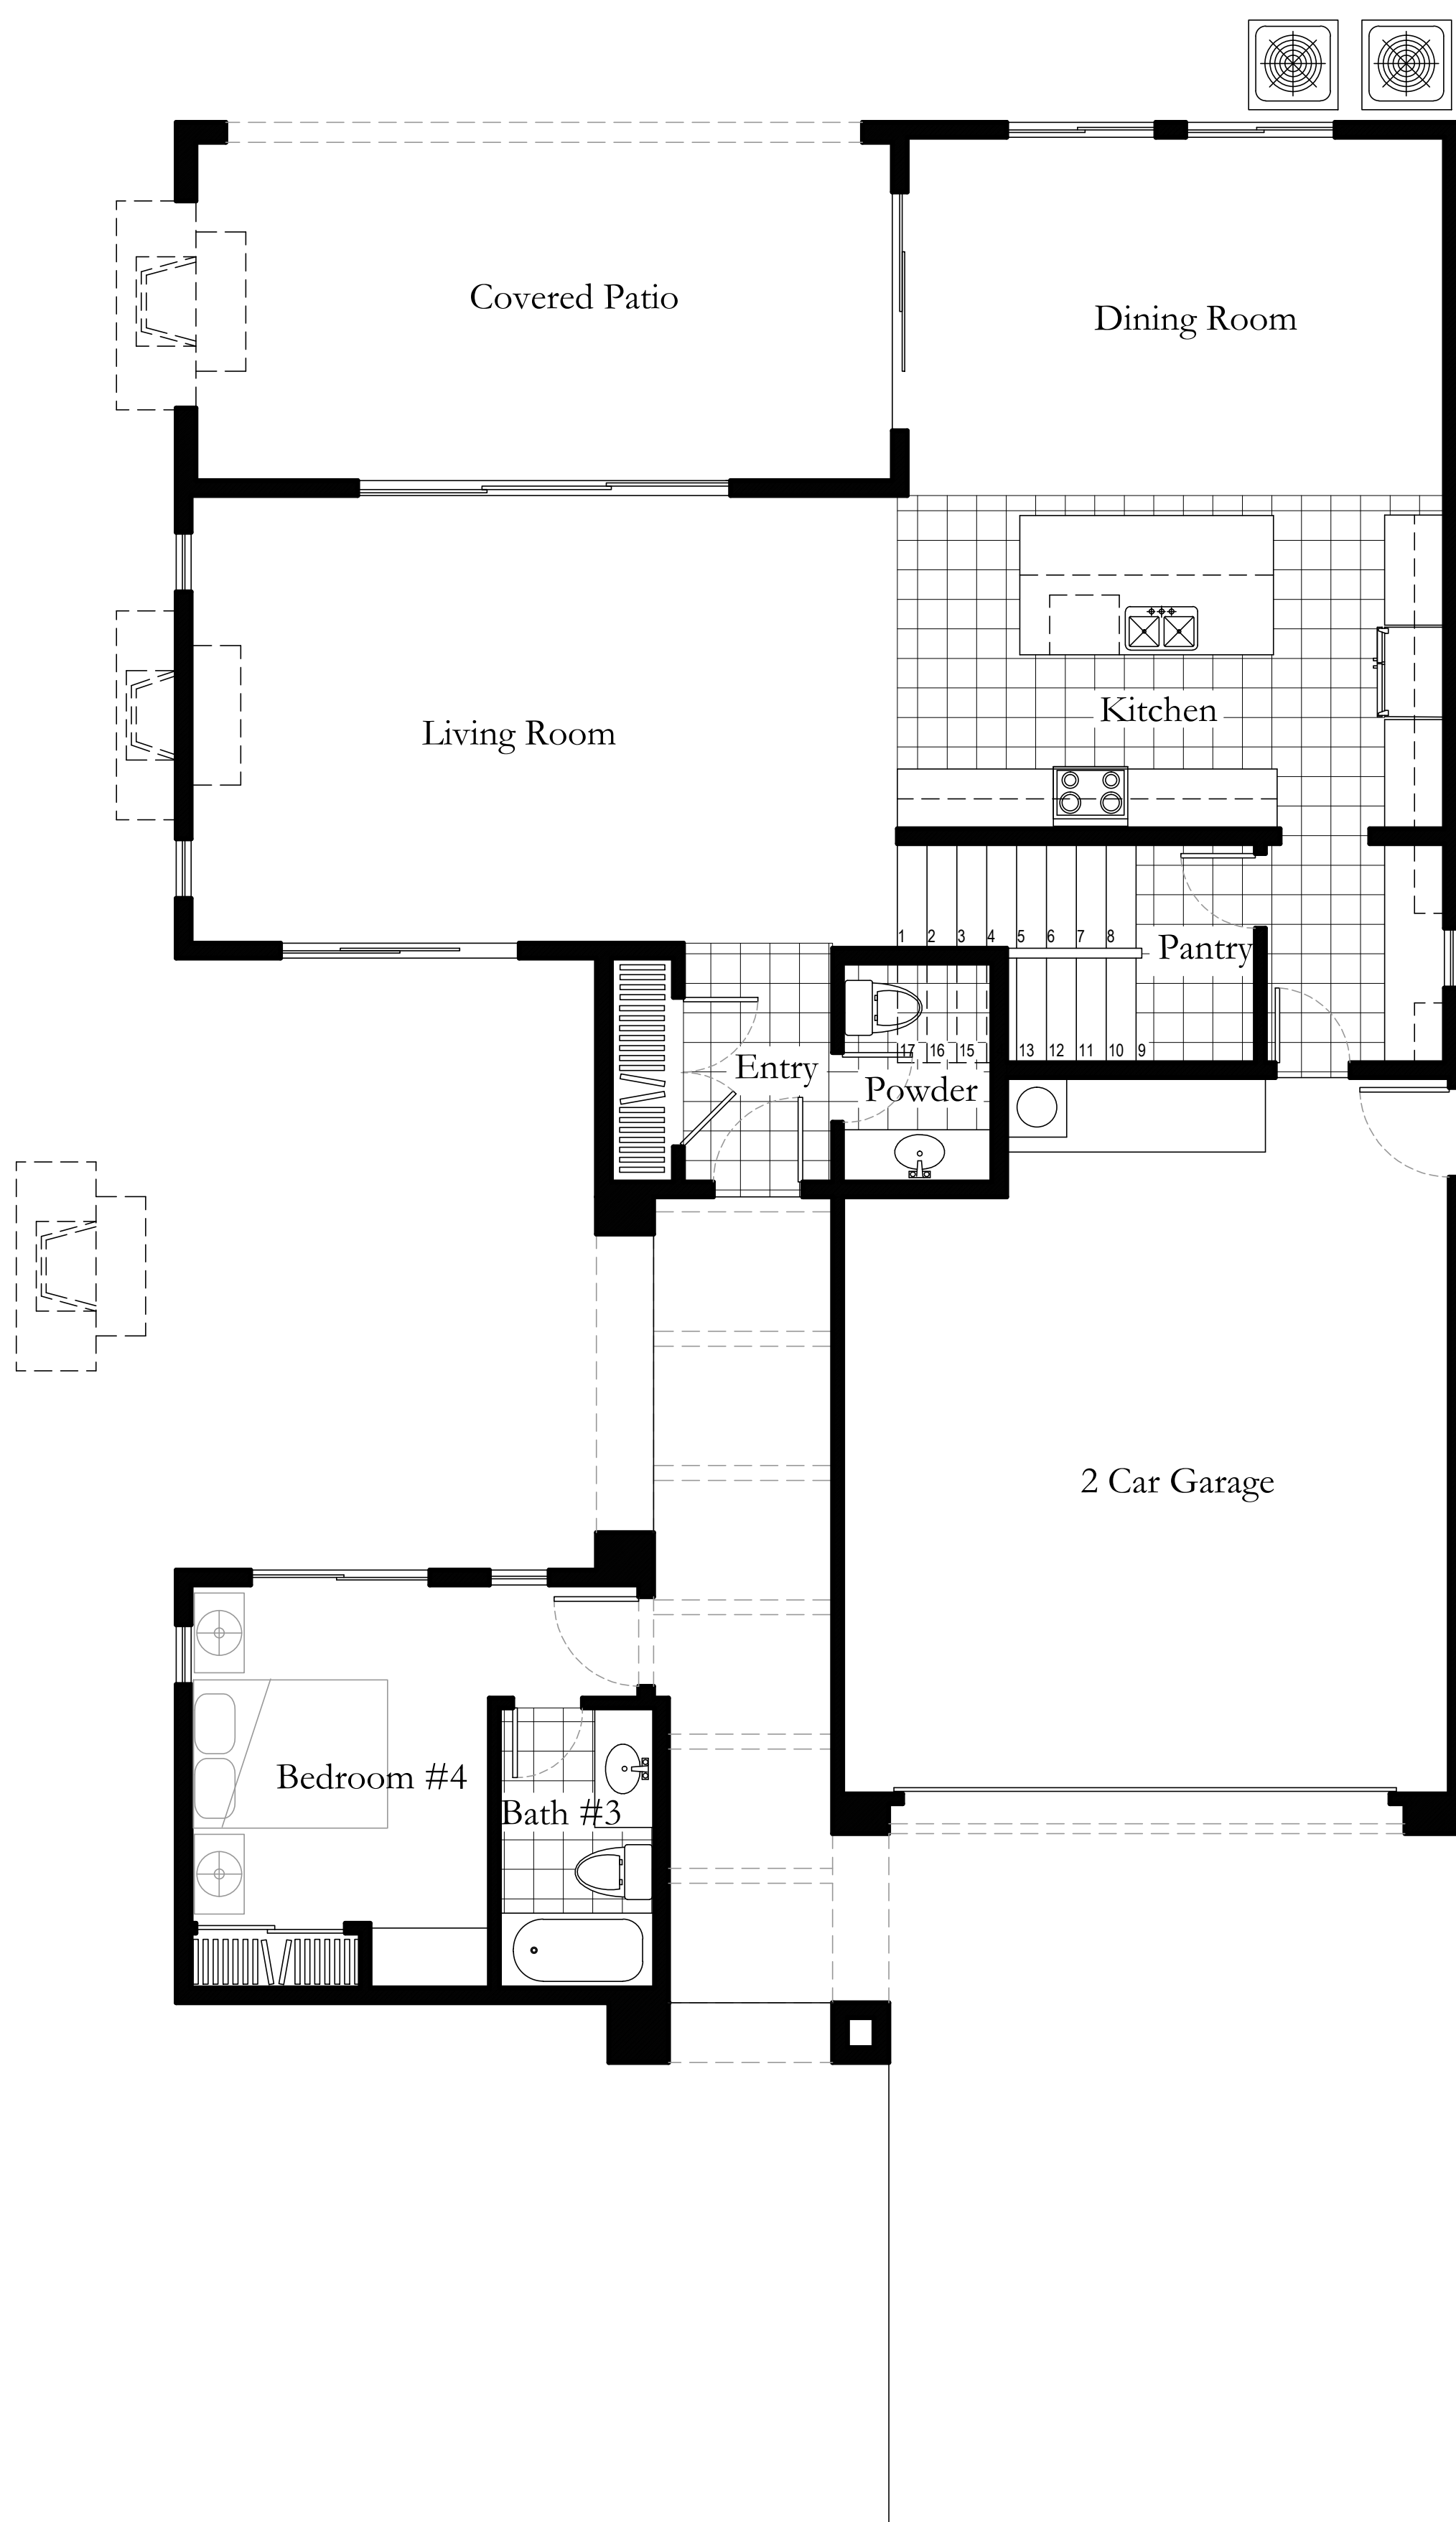

Sky Harbor II Model

Living Space - 2,548 Square Feet
Casita Space - 237 Square Feet
Garage Space - 490 Square Feet

Sage Estates by Copper Hill Homes
