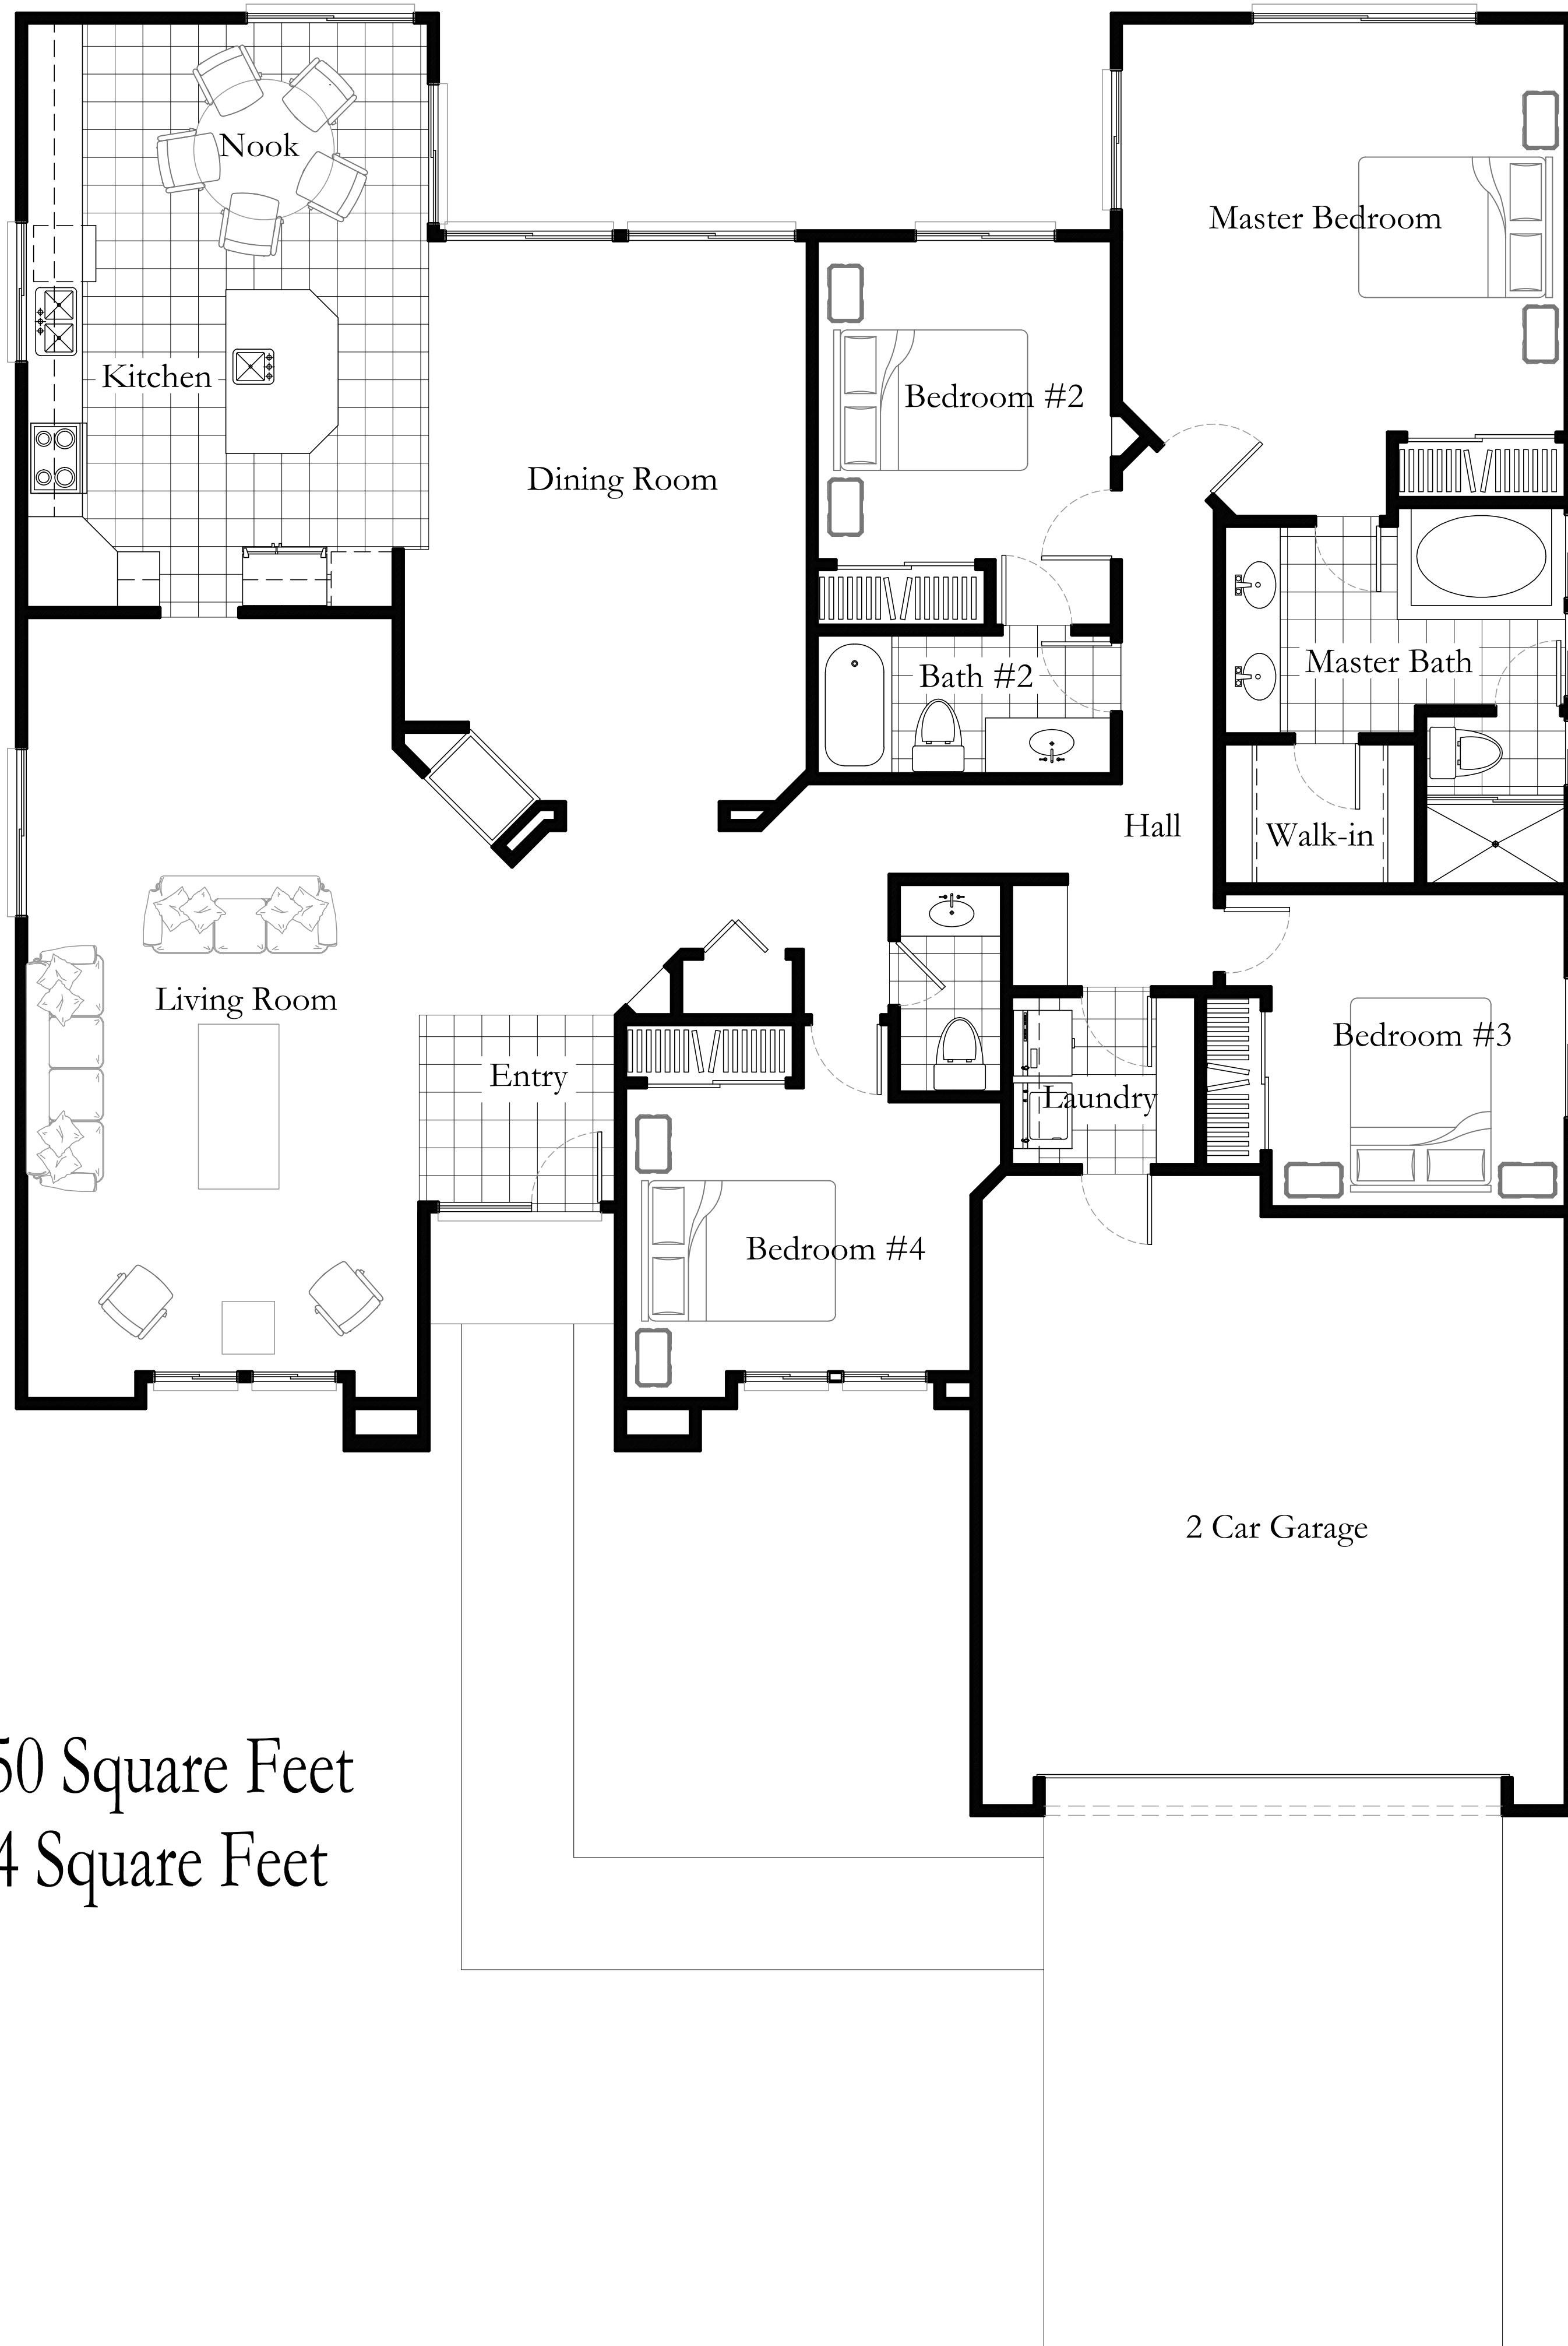

Valley View Model

Living Space - 2,350 Square Feet
Garage Space - 454 Square Feet

Sage Estates by Copper Hill Homes
